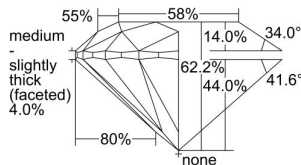

GIA®

FACSIMILE

GIA NATURAL DIAMOND DOSSIER®

September 14, 2022
GIA Report Number 2221636426
Shape and Cutting Style ..... Round Brilliant
Measurements ..... 5.09 - 5.11 x 3.17 mm

GRADING RESULTS

Carat Weight ..... 0.51 carat
Color Grade ..... E
Clarity Grade S11
Cut Grade ..... Excellent

ADDITIONAL GRADING INFORMATION

Polish ..... Excellent
Symmetry ..... Excellent
Fluorescence ..... Faint
Clarity Characteristics ..... Crystal
Inscription(s): GIA 2221636426

GIA REPORT 2221636426

Verify this report at GIA.edu

PROPORTIONS

Profile to actual proportions