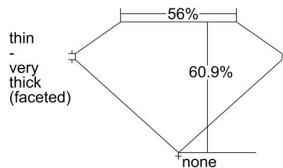

GIA®

FACSIMILE

GIA REPORT 2215988576

Verify this report at GIA.edu

GIA NATURAL DIAMOND DOSSIER®

August 31, 2021
GIA Report Number 2215988576
Shape and Cutting Style ..... Heart Brilliant
Measurements ..... 5.19 x 6.17 x 3.76 mm

GRADING RESULTS

Carat Weight ..... 0.70 carat
Color Grade ..... D
Clarity Grade ..... Internally Flawless

ADDITIONAL GRADING INFORMATION

Polish ..... Excellent
Symmetry ..... Very Good
Fluorescence ..... None
Clarity Characteristics ..... Minor Details of Polish
Inscription(s): GIA 2215988576

PROPORTIONS

Profile not to actual proportions

GRADING SCALES

GIA COLOR SCALE		GIA CLARITY SCALE			
COLORLESS	D	VERY VERY SLIGHTLY INCLUDED	FLAWLESS		
	E		INTERNALLY FLAWLESS		
	F		VVS₁		
	NEAR COLORLESS	G	VERY SLIGHTLY INCLUDED	VVS₂	
		H		VS₁	
		FAINT	I	SLIGHTLY INCLUDED	VS₂
			J		SI₁
			K		SI₂
	LIGHT	L	INCLUDED	I₁	
		M		I₂	
N		I₃			
O					
P					
Q					
R