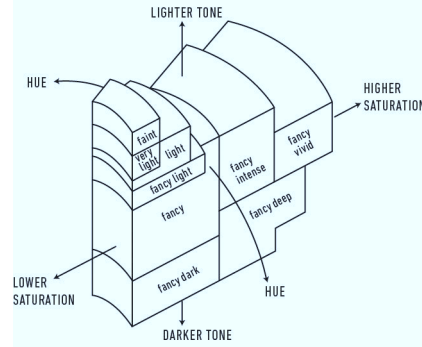

GIA NATURAL COLORED DIAMOND REPORT

August 16, 2021
 Report Type Identification and Origin Report
 GIA Report Number 2215973400
 Shape and Cutting Style Round Brilliant
 Measurements 14.36 - 14.41 x 8.10 mm
 Carat Weight 10.49 carat
 Color Grade Fancy Gray
 Color Origin Natural
 Color Distribution Even
 Inscription(s): GIA 2215973400

ADDITIONAL INFORMATION

GIA COLORED
DIAMOND
SCALE

Illustration of GIA fancy color grade interrelationships

The results documented in this report refer only to the diamond described, and were obtained using the techniques and equipment available to GIA at the time of examination. This report is not a guarantee or valuation. For additional information and important limitations and disclaimers, please see GIA.edu/terms or call +1 800 421 7250 or +1 760 603 4500. ©2017 Gemological Institute of America, Inc.