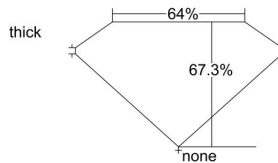

GIA®

FACSIMILE

GIA REPORT 2215737587

Verify this report at GIA.edu

GIA NATURAL DIAMOND DOSSIER®

June 03, 2021
GIA Report Number 2215737587
Shape and Cutting Style ..... **Cut-Cornered Rectangular Modified Brilliant**
Measurements ..... 5.44 x 4.02 x 2.71 mm

GRADING RESULTS

Carat Weight ..... 0.54 carat
Color Grade ..... G
Clarity Grade S11

ADDITIONAL GRADING INFORMATION

Polish ..... Excellent
Symmetry ..... Excellent
Fluorescence ..... None
Clarity Characteristics ..... Crystal
Inscription(s): GIA 2215737587

PROPORTIONS

Profile not to actual proportions

GRADING SCALES

GIA COLOR SCALE		GIA CLARITY SCALE	
COLORLESS	D	VERY VERY SLIGHTLY INCLUDED	FLAWLESS
	E		INTERNALLY FLAWLESS
	F		VVS₁
NEAR COLORLESS	G	VERY SLIGHTLY INCLUDED	VVS₂
	H		VS₁
	I		VS₂
FANT	J	SLIGHTLY INCLUDED	S1₁
	K		S1₂
	L		I₁
VERT LIGHT	M	INCLUDED	I₂
	N		I₃
	O		
LIGHT	P		
	Q		
	R		
	S		
	T		
	U		
	V		
W			
X			
Y			
Z