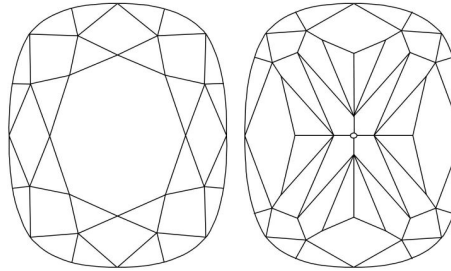

GIA NATURAL DIAMOND GRADING REPORT

January 11, 2021  
 GIA Report Number ..... 2215379157  
 Shape and Cutting Style ..... Cushion Modified Brilliant  
 Measurements ..... 8.38 x 7.56 x 5.44 mm

GRADING RESULTS

Carat Weight ..... 3.02 carat  
 Color Grade ..... D  
 Clarity Grade ..... Internally Flawless

ADDITIONAL GRADING INFORMATION

Polish ..... Excellent  
 Symmetry ..... Very Good  
 Fluorescence ..... Strong Blue  
 Inscription(s): GIA 2215379157  
**Comments:** Minor details of polish are not shown.

PROPORTIONS

Profile not to actual proportions

CLARITY CHARACTERISTICS

GRADING SCALES

GIA COLOR SCALE		GIA CLARITY SCALE		
COLOURLESS	D	VERY VERY SLIGHTLY INCLUDED	FLAWLESS	
	E		INTERNALLY FLAWLESS	
	F		VVS <sub>1</sub>	
NEAR COLOURLESS	G		VVS <sub>2</sub>	
	H		VERY SLIGHTLY INCLUDED	VS <sub>1</sub>
	I			VS <sub>2</sub>
J	SLIGHTLY INCLUDED	SI <sub>1</sub>		
FAINT		K	SI <sub>2</sub>	
		L	INCLUDED	I <sub>1</sub>
	M	I <sub>2</sub>		
N	I <sub>3</sub>			
VERY LIGHT	O			
	P			
	Q			
LIGHT	R			
	S			
	T			
	U			
	V			
	W			
	X			
Y				
Z				