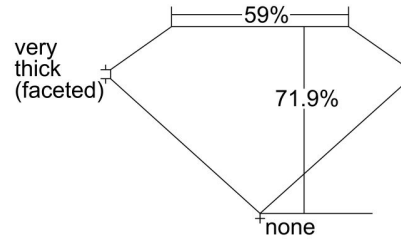

GIA NATURAL DIAMOND GRADING REPORT

January 11, 2021  
 GIA Report Number ..... 2215379157  
 Shape and Cutting Style ..... Cushion Modified Brilliant  
 Measurements ..... 8.38 x 7.56 x 5.44 mm

GRADING RESULTS

Carat Weight ..... 3.02 carat  
 Color Grade ..... D  
 Clarity Grade ..... Internally Flawless

ADDITIONAL GRADING INFORMATION

Polish ..... Excellent  
 Symmetry ..... Very Good  
 Fluorescence ..... Strong Blue  
 Inscription(s): GIA 2215379157  
**Comments:** Minor details of polish are not shown.

PROPORTIONS

Profile not to actual proportions

CLARITY CHARACTERISTICS

GRADING SCALES

GIA COLOR SCALE		GIA CLARITY SCALE		
COLOURLESS	D	VERY VERY SLIGHTLY INCLUDED	FLAWLESS	
	E		INTERNALLY FLAWLESS	
	F		VVS <sub>1</sub>	
NEAR COLOURLESS	G		VVS <sub>2</sub>	
	H		VERY SLIGHTLY INCLUDED	VS <sub>1</sub>
	I			VS <sub>2</sub>
J	SLIGHTLY INCLUDED	SI <sub>1</sub>		
FAINT		K	SI <sub>2</sub>	
		L	INCLUDED	I <sub>1</sub>
	M	I <sub>2</sub>		
N	I <sub>3</sub>			
VERY LIGHT	O			
	P			
	Q			
LIGHT	R			
	S			
	T			
	U			
	V			
	W			
	X			
Y				
Z				