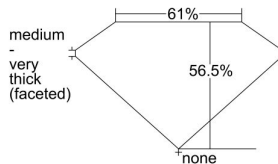

GIA®

FACSIMILE

GIA REPORT 2213671567

Verify this report at GIA.edu

GIA NATURAL DIAMOND DOSSIER®

May 08, 2021
GIA Report Number 2213671567
Shape and Cutting Style ..... Heart Brilliant
Measurements ..... 6.02 x 6.74 x 3.80 mm

GRADING RESULTS

Carat Weight ..... 0.90 carat
Color Grade ..... D
Clarity Grade VS2

ADDITIONAL GRADING INFORMATION

Polish ..... Excellent
Symmetry ..... Very Good
Fluorescence ..... None
Clarity Characteristics ..... Crystal
Inscription(s): GIA 2213671567

PROPORTIONS

Profile not to actual proportions

GRADING SCALES

GIA COLOR SCALE		GIA CLARITY SCALE			
COLORLESS	D	VERY VERY SLIGHTLY INCLUDED	FLAWLESS		
	E		INTERNALLY FLAWLESS		
	F	VERY SLIGHTLY INCLUDED	VVS₁		
	G		VVS₂		
	H		VS₁		
	NEAR COLORLESS	I	SLIGHTLY INCLUDED	VS₂	
		J		SI₁	
		FAINT	K	INCLUDED	SI₂
			L		I₁
			M		I₂
VERTICALLY FAINT	N	INCLUDED	I₃		
	O				
	P				
	Q				
	R				
LIGHT	S				
	T				
	U				
	V				
	W				
	X				
	Y				
Z