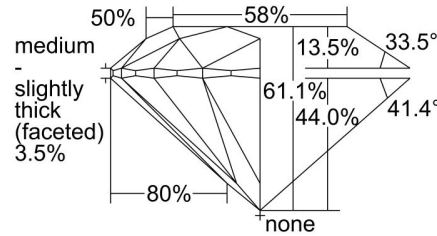

GIA NATURAL DIAMOND GRADING REPORT

August 11, 2021  
 GIA Report Number ..... 2211952787  
 Shape and Cutting Style ..... Round Brilliant  
 Measurements ..... 11.10 - 11.13 x 6.80 mm

GRADING RESULTS

Carat Weight ..... 5.12 carat  
 Color Grade ..... M  
 Clarity Grade ..... SI2  
 Cut Grade ..... Excellent

PROPORTIONS

Profile to actual proportions

CLARITY CHARACTERISTICS

KEY TO SYMBOLS\*

-  Twinning Wisp
-  Feather
-  Cloud
-  Crystal

\* Red symbols denote internal characteristics (inclusions). Green or black symbols denote external characteristics (blemishes). Diagram is an approximate representation of the diamond, and symbols shown indicate type, position, and approximate size of clarity characteristics. All clarity characteristics may not be shown. Details of finish are not shown.