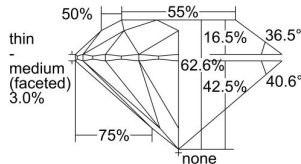

GIA®

FACSIMILE

GIA REPORT 2211474439

Verify this report at GIA.edu

GIA NATURAL DIAMOND DOSSIER®

March 02, 2021
GIA Report Number 2211474439
Shape and Cutting Style ..... Round Brilliant
Measurements ..... 5.93 - 5.94 x 3.71 mm

GRADING RESULTS

Carat Weight ..... 0.80 carat
Color Grade ..... J
Clarity Grade VVS2
Cut Grade ..... Excellent

ADDITIONAL GRADING INFORMATION

Polish ..... Excellent
Symmetry ..... Excellent
Fluorescence ..... None
Clarity Characteristics ..... Pinpoint, Cloud
Inscription(s): GIA 2211474439

PROPORTIONS

Profile to actual proportions

GRADING SCALES

GIA COLOR SCALE	GIA CLARITY SCALE	GIA CUT SCALE	
D	FLAWLESS	EXCELLENT	
E	INTERNALLY FLAWLESS		
F		VVS₁	VERY GOOD
G	VVS₂		
H	VS₁	GOOD	
I	VS₂		
J	SI₁	FAIR	
K	SI₂		
L	I₁	POOR	
M			
N	I₂		
O			
P	I₃		
Q			
R			
S			
T			
U			
V			
W			
X			
Y			
Z