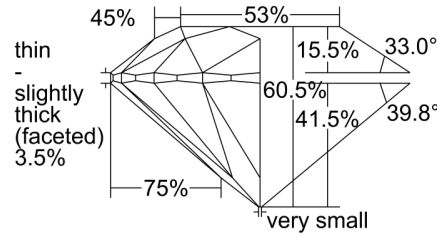

**GIA NATURAL DIAMOND GRADING REPORT**

March 13, 2020

GIA Report Number ..... 2205982062

Shape and Cutting Style ..... Round Brilliant

Measurements ..... 10.77 - 10.85 x 6.54 mm

**GRADING RESULTS**

Carat Weight ..... 4.67 carat

Color Grade ..... L

Clarity Grade ..... VS1

Cut Grade ..... Very Good

**ADDITIONAL GRADING INFORMATION**

Polish ..... Excellent

Symmetry ..... Good

Fluorescence ..... None

**Comments:** Additional clouds, pinpoints and surface graining are not shown.

**PROPORTIONS**

Profile to actual proportions

**CLARITY CHARACTERISTICS**

**KEY TO SYMBOLS\***

- Crystal
- ~ Feather
- ☉ Cloud
- \\ Needle

\* Red symbols denote internal characteristics (inclusions). Green or black symbols denote external characteristics (blemishes). Diagram is an approximate representation of the diamond, and symbols shown indicate type, position, and approximate size of clarity characteristics. All clarity characteristics may not be shown. Details of finish are not shown.