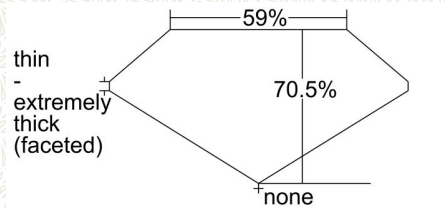

GIA COLORED DIAMOND REPORT

October 30, 2014  
 Report Type ..... Grading Report  
 GIA Report Number ..... 2186410366  
 Shape and Cutting Style ..... Oval Modified Brilliant  
 Measurements ..... 7.45 x 5.25 x 3.70 mm

Carat Weight ..... 1.17 carat  
 Color Grade ..... Fancy Deep Brown-Greenish Yellow  
 Color Origin ..... Natural  
 Color Distribution ..... Even  
 Clarity Grade ..... I1  
 Proportions:

Profile not to actual proportions