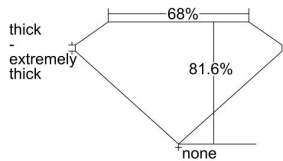

GIA®

FACSIMILE

GIA REPORT 2185402245

Verify this report at gia.edu

GIA DIAMOND DOSSIER®

May 12, 2017
GIA Report Number 2185402245
Shape and Cutting Style ..... Square Modified Brilliant
Measurements ..... 5.42 x 5.38 x 4.39 mm

GRADING RESULTS

Carat Weight ..... 1.12 carat
Color Grade ..... F
Clarity Grade VS1

ADDITIONAL GRADING INFORMATION

Polish ..... Very Good
Symmetry ..... Good
Fluorescence ..... None
Clarity Characteristics ..... Cloud, Indented Natural
Inscription(s): GIA 2185402245

PROPORTIONS

Profile not to actual proportions

GRADING SCALES

GIA COLOR SCALE		GIA CLARITY SCALE			
COLORLESS	D	VERY VERY SLIGHTLY INCLUDED	FLAWLESS		
	E		INTERNALLY FLAWLESS		
	F	VERY SLIGHTLY INCLUDED	VVS₁		
	G		VVS₂		
	H		VS₁		
	NEAR COLORLESS	I	SLIGHTLY INCLUDED	VS₂	
		J		SI₁	
		FAINT	K	INCLUDED	SI₂
			L		I₁
			M		I₂
VERY LIGHT	N	LIGHT	I₃		
	O				
	P				
	Q				
	R