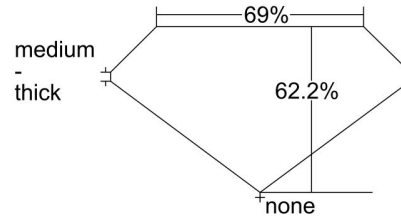

GIA DIAMOND GRADING REPORT

September 15, 2016

GIA Report Number 2175869978

Shape and Cutting Style .. Round-Cornered Rectangular
Modified Brilliant

Measurements ..... 10.45 x 9.80 x 6.09 mm

GRADING RESULTS

Carat Weight ..... 5.18 carat

Color Grade ..... W to X Range

Clarity Grade I1

ADDITIONAL GRADING INFORMATION

Polish ..... Good

Symmetry ..... Good

Fluorescence ..... Medium Blue

Comments: Pinpoints, clouds and surface graining are not shown.

PROPORTIONS

Profile not to actual proportions