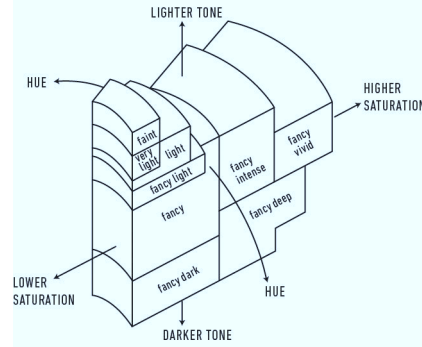

Verify this report at gia.edu

GIA COLORED DIAMOND REPORT

October 14, 2015
 Report Type **Identification and Origin Report**
 GIA Report Number **2173346511**
 Shape and Cutting Style . **Cut-Cornered Square Modified Brilliant**
 Measurements **9.34 x 8.99 x 6.23 mm**
 Carat Weight **5.09 carat**
 Color Grade **Fancy Yellow**
 Color Origin **Natural**
 Color Distribution **Even**
 Inscription(s): **GIA 2173346511**

ADDITIONAL INFORMATION
GIA COLORED DIAMOND SCALE

Illustration of GIA fancy color grade interrelationships

reportcheck.gia.edu

The results documented in this report refer only to the diamond described, and were obtained using the techniques and equipment used by GIA at the time of examination. This report is not a guarantee or valuation. For additional information and important limitations and disclaimers, please see www.gia.edu/terms or call +1 800 421 7250 or +1 760 603 4500. ©2014 Gemological Institute of America, Inc.