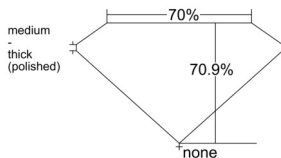

GIA®

FACSIMILE

GIA REPORT 2171192244

Verify this report at GIA.edu

GIA NATURAL DIAMOND DOSSIER®

September 16, 2025
GIA Report Number 2171192244
Shape and Cutting Style ..... Square Modified Brilliant
Measurements ..... 4.43 x 4.43 x 3.14 mm

GRADING RESULTS

Carat Weight ..... 0.51 carat
Color Grade ..... F
Clarity Grade S11

ADDITIONAL GRADING INFORMATION

Polish ..... Excellent
Symmetry ..... Excellent
Fluorescence ..... None
Clarity Characteristics ..... Cloud, Feather
Inscription(s): GIA 2171192244, blue nile

PROPORTIONS

Profile not to actual proportions

GRADING SCALES

GIA COLOR SCALE		GIA CLARITY SCALE			
COLORLESS	D	VERY VERY SLIGHTLY INCLUDED	FLAWLESS		
	E		INTERNALLY FLAWLESS		
	F	VERY SLIGHTLY INCLUDED	VVS₁		
	G		VVS₂		
	H		VS₁		
	NEAR COLORLESS	I	SLIGHTLY INCLUDED	VS₂	
		J		S1₁	
		FAINT	K	INCLUDED	S1₂
			L		I₁
			M		I₂
VERT LIGHT	N	INCLUDED	I₃		
	O				
	P				
	Q				
	R				
LIGHT	S				
	T				
	U				
	V				
	W				
X					
Y					
Z