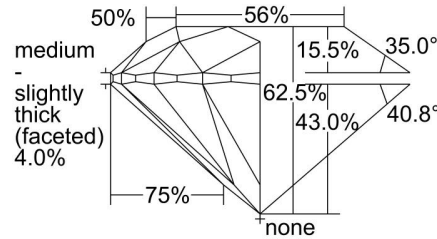

GIA DIAMOND GRADING REPORT

 January 28, 2014
 GIA Report Number 2166745561
 Shape and Cutting Style Round Brilliant
 Measurements 6.47 - 6.50 x 4.06 mm

GRADING RESULTS

 Carat Weight 1.05 carat
 Color Grade I
 Clarity Grade SI1
 Cut Grade Excellent

Profile to actual proportions

CLARITY CHARACTERISTICS

KEY TO SYMBOLS*

- Crystal
- ⊗ Cloud
- ~ Feather
- ∖ Needle

* Red symbols denote internal characteristics (inclusions). Green or black symbols denote external characteristics (blemishes). Diagram is an approximate representation of the diamond, and symbols shown indicate type, position, and approximate size of clarity characteristics. All clarity characteristics may not be shown. Details of finish are not shown.