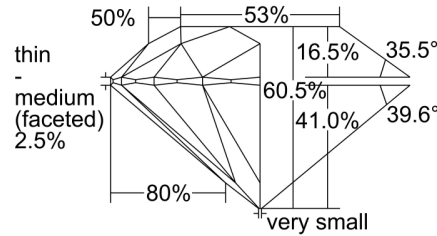

GIA NATURAL DIAMOND GRADING REPORT

April 27, 2023
 GIA Report Number 2165992209
 Shape and Cutting Style Round Brilliant
 Measurements 6.48 - 6.52 x 3.93 mm

GRADING RESULTS

Carat Weight 1.01 carat
 Color Grade I
 Clarity Grade VVS1
 Cut Grade Good

ADDITIONAL GRADING INFORMATION

Polish Excellent
 Symmetry Very Good
 Fluorescence None
 Inscription(s): GIA 2165992209

PROPORTIONS

Profile to actual proportions

CLARITY CHARACTERISTICS

KEY TO SYMBOLS*

-  Feather
-  Chip

* Red symbols denote internal characteristics (inclusions). Green or black symbols denote external characteristics (blemishes). Diagram is an approximate representation of the diamond, and symbols shown indicate type, position, and approximate size of clarity characteristics. All clarity characteristics may not be shown. Details of finish are not shown.