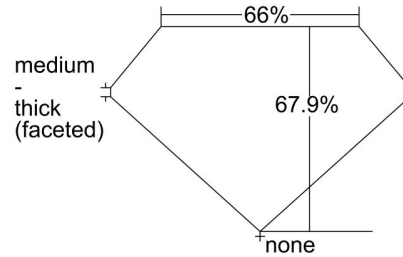

GIA NATURAL DIAMOND GRADING REPORT

December 01, 2023
 GIA Report Number 2155841567
 Shape and Cutting Style Cushion Modified Brilliant
 Measurements 10.58 x 9.20 x 6.25 mm

GRADING RESULTS

Carat Weight 5.14 carat
 Color Grade F
 Clarity Grade VVS2

ADDITIONAL GRADING INFORMATION

Polish Very Good
 Symmetry Good
 Fluorescence Faint
 Inscription(s): GIA 2155841567
Comments: An additional pinpoint is not shown.

PROPORTIONS

Profile not to actual proportions

CLARITY CHARACTERISTICS

KEY TO SYMBOLS*

- Needle
- Pinpoint
- Feather

* Red symbols denote internal characteristics (inclusions). Green or black symbols denote external characteristics (blemishes). Diagram is an approximate representation of the diamond, and symbols shown indicate type, position, and approximate size of clarity characteristics. All clarity characteristics may not be shown. Details of finish are not shown.