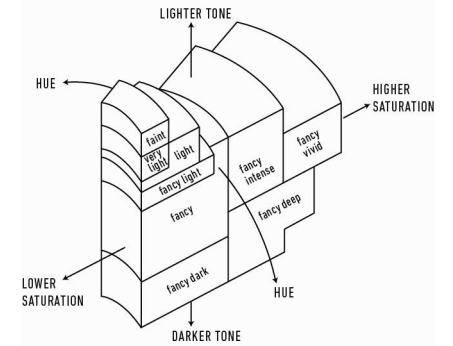

GIA COLORED DIAMOND REPORT

January 03, 2014
 Report Type Identification and Origin Report
 GIA Report Number 2151833047
 Shape and Cutting Style Pear Brilliant
 Measurements 12.72 x 8.87 x 4.50 mm
 Carat Weight 3.18 carat
 Color Grade Fancy Deep Brown-Yellow
 Color Origin Natural
 Color Distribution Even

ADDITIONAL INFORMATION

GIA COLORED
DIAMOND
SCALE

Illustration of GIA fancy color grade interrelationships

The results documented in this report refer only to the diamond described, and were obtained using the techniques and equipment used by GIA at the time of examination. This report is not a guarantee or valuation. For additional information and important limitations and disclaimers, please see www.gia.edu/terms or call +1 800 421 7250 or +1 760 603 4500. ©2014 Gemological Institute of America, Inc.