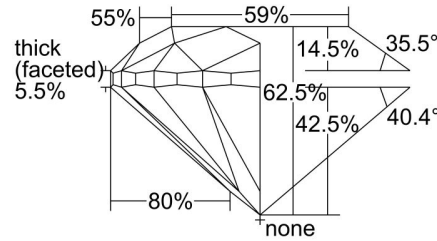

GIA NATURAL DIAMOND GRADING REPORT

January 19, 2022
 GIA Report Number 2131849023
 Shape and Cutting Style Round Brilliant
 Measurements 7.21 - 7.23 x 4.51 mm

GRADING RESULTS

Carat Weight 1.51 carat
 Color Grade D
 Clarity Grade VVS1
 Cut Grade Very Good

ADDITIONAL GRADING INFORMATION

Polish Excellent
 Symmetry Very Good
 Fluorescence None
 Inscription(s): GIA 2131849023

PROPORTIONS

Profile to actual proportions

CLARITY CHARACTERISTICS

KEY TO SYMBOLS*

- Pinpoint
- Feather

* Red symbols denote internal characteristics (inclusions). Green or black symbols denote external characteristics (blemishes). Diagram is an approximate representation of the diamond, and symbols shown indicate type, position, and approximate size of clarity characteristics. All clarity characteristics may not be shown. Details of finish are not shown.