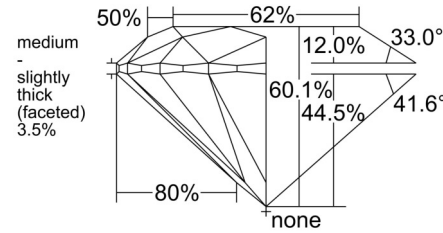

#### GRADING RESULTS

Carat Weight ..... 1.08 carat

Color Grade ..... E

Clarity Grade ..... VVS1

Cut Grade ..... Excellent

#### PROPORTIONS

Profile to actual proportions

#### KEY TO SYMBOLS\*

- Pinpoint
- ◡ Indented Natural
- △ Natural

\* Red symbols denote internal characteristics (inclusions). Green or black symbols denote external characteristics (blemishes). Diagram is an approximate representation of the diamond, and symbols shown indicate type, position, and approximate size of clarity characteristics. All clarity characteristics may not be shown. Details of finish are not shown.