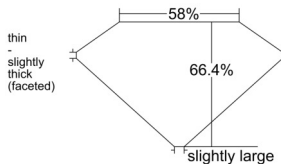

GIA®

FACSIMILE

GIA REPORT 1549858459

Verify this report at GIA.edu

GIA NATURAL DIAMOND DOSSIER®

March 23, 2026
GIA Report Number 1549858459
Shape and Cutting Style ..... Old Mine Brilliant
Measurements ..... 6.37 x 4.47 x 2.97 mm

GRADING RESULTS

Carat Weight ..... 0.70 carat
Color Grade ..... H
Clarity Grade VS1

ADDITIONAL GRADING INFORMATION

Polish ..... Excellent
Symmetry ..... Very Good
Fluorescence ..... None
Clarity Characteristics..... Crystal, Pinpoint
Inscription(s): GIA 1549858459

PROPORTIONS

Profile not to actual proportions

GRADING SCALES

GIA COLOR SCALE		GIA CLARITY SCALE	
COLORLESS	D	VERY VERY SLIGHTLY INCLUDED	FLAWLESS
	E		INTERNALLY FLAWLESS
	F		VVS₁
	G		VVS₂
	H		VS₁
	I		VS₂
	J		SI₁
	K		SI₂
	L		I₁
	M		I₂
NEAR COLORLESS	N	SLIGHTLY INCLUDED	I₃
	O		
	P		
	Q		
FAINT	R		
	S		
	T		
	U		
VERY LIGHT	V		
	W		
	X		
	Y		
LIGHT	Z