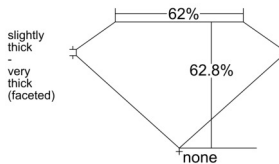

GIA®

FACSIMILE

GIA REPORT 1549816971

Verify this report at GIA.edu

GIA NATURAL DIAMOND DOSSIER®

March 16, 2026
GIA Report Number 1549816971
Shape and Cutting Style ..... Pear Brilliant
Measurements ..... 7.25 x 4.67 x 2.93 mm

GRADING RESULTS

Carat Weight ..... 0.60 carat
Color Grade ..... K
Clarity Grade VS1

ADDITIONAL GRADING INFORMATION

Polish ..... Excellent
Symmetry ..... Very Good
Fluorescence ..... None
Clarity Characteristics ..... Crystal, Needle
Inscription(s): GIA 1549816971

PROPORTIONS

Profile not to actual proportions

GRADING SCALES

GIA COLOR SCALE		GIA CLARITY SCALE		
NEAR COLORLESS	D	VERY VERY SLIGHTLY INCLUDED	FLAWLESS	
	E		INTERNALLY FLAWLESS	
	F	VERY SLIGHTLY INCLUDED	VS₁	
	G		VS₂	
	H		VS₁	
	FAINT	I	SLIGHTLY INCLUDED	SI₁
		J		SI₂
		K	INCLUDED	I₁
		L		I₂
		M		I₃
N				
LIGHT	O			
	P			
	Q			
	R			
	S			
	T			
	U			
	V			
	W			
	X			
	Y			
	Z