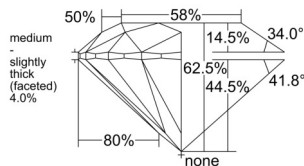

GIA®

FACSIMILE

GIA REPORT 1549801073

Verify this report at GIA.edu

GIA NATURAL DIAMOND DOSSIER®

March 13, 2026
GIA Report Number 1549801073
Shape and Cutting Style ..... Round Brilliant
Measurements ..... 5.11 - 5.12 x 3.20 mm

GRADING RESULTS

Carat Weight ..... 0.51 carat
Color Grade ..... H
Clarity Grade VS2
Cut Grade ..... Excellent

ADDITIONAL GRADING INFORMATION

Polish ..... Excellent
Symmetry ..... Excellent
Fluorescence ..... None
Clarity Characteristics ..... Crystal, Cloud
Inscription(s): GIA 1549801073

PROPORTIONS

Profile to actual proportions

GRADING SCALES

GIA COLOR SCALE

COLORLESS	D
	E
	F
	G
	H
	I
	J
NEAR COLORLESS	K
	L
	M
	N
	O
	P
	R
	S
	T
	U
	V
	W
	X
	Y
LIGHT	Z

GIA CLARITY SCALE

FLAWLESS	INTERNAL FLAWLESS	
		FLAWLESS
VERY VERY SLIGHTLY INCLUDED	VVS₁	
	VVS₂	
VERY SLIGHTLY INCLUDED	VS₁	
	VS₂	
SLIGHTLY INCLUDED	SI₁	
	SI₂	
INCLUDED	I₁	
	I₂	
	I₃	

GIA CUT SCALE

EXCELLENT
VERY GOOD
GOOD
FAIR
POOR