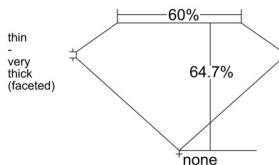

GIA®

FACSIMILE

GIA REPORT 1549667298

Verify this report at GIA.edu

GIA NATURAL DIAMOND DOSSIER®

February 19, 2026
GIA Report Number 1549667298
Shape and Cutting Style ..... Oval Brilliant
Measurements ..... 5.61 x 4.03 x 2.61 mm

GRADING RESULTS

Carat Weight ..... 0.40 carat
Color Grade ..... G
Clarity Grade VS1

ADDITIONAL GRADING INFORMATION

Polish ..... Excellent
Symmetry ..... Very Good
Fluorescence ..... Medium Blue
Clarity Characteristics..... Indented Natural, Pinpoint, Cloud
Inscription(s): GIA 1549667298

PROPORTIONS

Profile not to actual proportions

GRADING SCALES

GIA COLOR SCALE		GIA CLARITY SCALE			
COLORLESS	D	VERY VERY SLIGHTLY INCLUDED	FLAWLESS		
	E		INTERNALLY FLAWLESS		
	F	VERY SLIGHTLY INCLUDED	VVS₁		
	G		VVS₂		
	H		VS₁		
	NEAR COLORLESS	I	SLIGHTLY INCLUDED	VS₂	
		J		SI₁	
		FAINT	K	INCLUDED	SI₂
			L		I₁
			M		I₂
VERT LIGHT	N	LIGHT	I₃		
	O				
	P				
	Q				
	R