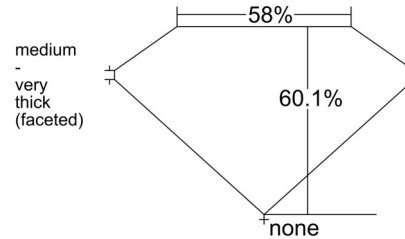

GIA NATURAL DIAMOND GRADING REPORT

December 15, 2025
 GIA Report Number 1549199416
 Shape and Cutting Style Heart Brilliant
 Measurements 6.94 x 7.93 x 4.77 mm

GRADING RESULTS

Carat Weight 1.51 carat
 Color Grade I
 Clarity Grade VS1

Profile not to actual proportions

CLARITY CHARACTERISTICS

KEY TO SYMBOLS*

-  Feather
-  Cloud
-  Pinpoint

* Red symbols denote internal characteristics (inclusions). Green or black symbols denote external characteristics (blemishes). Diagram is an approximate representation of the diamond, and symbols shown indicate type, position, and approximate size of clarity characteristics. All clarity characteristics may not be shown. Details of finish are not shown.