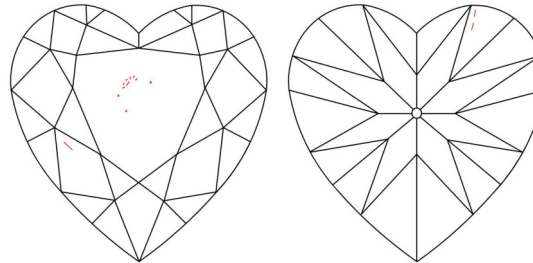

GIA NATURAL DIAMOND GRADING REPORT

December 15, 2025
 GIA Report Number 1549199416
 Shape and Cutting Style Heart Brilliant
 Measurements 6.94 x 7.93 x 4.77 mm

GRADING RESULTS

Carat Weight 1.51 carat
 Color Grade I
 Clarity Grade VS1

ADDITIONAL GRADING INFORMATION

Polish Excellent
 Symmetry Excellent
 Fluorescence Faint
 Inscription(s): GIA 1549199416

Comments: Additional clouds are not shown. Additional pinpoints are not shown.

PROPORTIONS

Profile not to actual proportions

CLARITY CHARACTERISTICS

KEY TO SYMBOLS*

-  Feather
-  Cloud
-  Pinpoint

* Red symbols denote internal characteristics (inclusions). Green or black symbols denote external characteristics (blemishes). Diagram is an approximate representation of the diamond, and symbols shown indicate type, position, and approximate size of clarity characteristics. All clarity characteristics may not be shown. Details of finish are not shown.