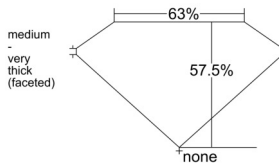

GIA®

FACSIMILE

GIA REPORT 1549182489

Verify this report at GIA.edu

GIA NATURAL DIAMOND DOSSIER®

December 08, 2025
GIA Report Number 1549182489
Shape and Cutting Style ..... Pear Brilliant
Measurements ..... 6.80 x 4.18 x 2.41 mm

GRADING RESULTS

Carat Weight ..... 0.40 carat
Color Grade ..... E
Clarity Grade S11

ADDITIONAL GRADING INFORMATION

Polish ..... Very Good
Symmetry ..... Very Good
Fluorescence ..... None
Clarity Characteristics ..... Cloud
Inscription(s): GIA 1549182489

PROPORTIONS

Profile not to actual proportions

GRADING SCALES

GIA COLOR SCALE		GIA CLARITY SCALE	
COLORLESS	D	VERY VERY SLIGHTLY INCLUDED	FLAWLESS
	E		INTERNALLY FLAWLESS
	F		VVS₁
	G		VVS₂
	H		VS₁
	I		VS₂
	J		S1₁
	K		S1₂
	L		I₁
	M		I₂
NEAR COLORLESS	N	SLIGHTLY INCLUDED	I₃
	O		
	P		
	Q		
FAINT	R		
	S		
	T		
	U		
VERY LIGHT	V		
	W		
	X		
	Y		
LIGHT	Z