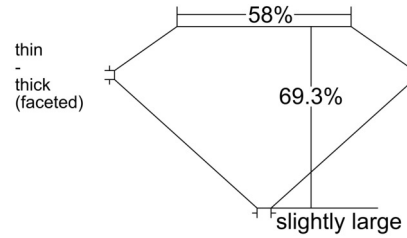

GIA NATURAL DIAMOND GRADING REPORT

February 27, 2026  
 GIA Report Number ..... 1548719329  
 Shape and Cutting Style ..... Old Mine Brilliant  
 Measurements ..... 7.88 x 5.66 x 3.93 mm

GRADING RESULTS

Carat Weight ..... 1.51 carat  
 Color Grade ..... J  
 Clarity Grade ..... VVS2

ADDITIONAL GRADING INFORMATION

Polish ..... Excellent  
 Symmetry ..... Excellent  
 Fluorescence ..... Faint  
 Inscription(s): GIA 1548719329  
**Comments:** Additional pinpoints are not shown.

PROPORTIONS

Profile not to actual proportions

CLARITY CHARACTERISTICS

KEY TO SYMBOLS\*

- Pinpoint
- ~ Feather

\* Red symbols denote internal characteristics (inclusions). Green or black symbols denote external characteristics (blemishes). Diagram is an approximate representation of the diamond, and symbols shown indicate type, position, and approximate size of clarity characteristics. All clarity characteristics may not be shown. Details of finish are not shown.