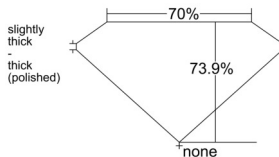

GIA®

FACSIMILE

GIA REPORT 1548514424

Verify this report at GIA.edu

GIA NATURAL DIAMOND DOSSIER®

January 27, 2026
GIA Report Number 1548514424
Shape and Cutting Style ..... Square Modified Brilliant
Measurements ..... 4.98 x 4.96 x 3.66 mm

GRADING RESULTS

Carat Weight ..... 0.80 carat
Color Grade ..... G
Clarity Grade VS1

ADDITIONAL GRADING INFORMATION

Polish ..... Excellent
Symmetry ..... Very Good
Fluorescence ..... None
Clarity Characteristics ..... Cloud, Pinpoint
Inscription(s): GIA 1548514424

PROPORTIONS

Profile not to actual proportions

GRADING SCALES

GIA COLOR SCALE		GIA CLARITY SCALE			
COLORLESS	D	VERY VERY SLIGHTLY INCLUDED	FLAWLESS		
	E		INTERNALLY FLAWLESS		
	F	VERY SLIGHTLY INCLUDED	VVS₁		
	G		VVS₂		
	H		VS₁		
	NEAR COLORLESS	I	SLIGHTLY INCLUDED	VS₂	
		J		SI₁	
		FAINT	K	INCLUDED	SI₂
			L		I₁
			M		I₂
VERT LIGHT	N	LIGHT	I₃		
	O				
	P				
	Q				
	R