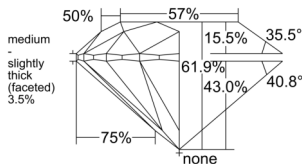

GIA®

FACSIMILE

GIA REPORT 1548034231

Verify this report at GIA.edu

GIA NATURAL DIAMOND DOSSIER®

November 17, 2025
GIA Report Number 1548034231
Shape and Cutting Style ..... Round Brilliant
Measurements ..... 5.18 - 5.20 x 3.21 mm

GRADING RESULTS

Carat Weight ..... 0.53 carat
Color Grade I
Clarity Grade VS2
Cut Grade ..... Excellent

ADDITIONAL GRADING INFORMATION

Polish ..... Excellent
Symmetry ..... Excellent
Fluorescence ..... None
Clarity Characteristics ..... Crystal, Feather
Inscription(s): GIA 1548034231

PROPORTIONS

GRADING SCALES

GIA COLOR SCALE	GIA CLARITY SCALE	GIA CUT SCALE	
D	FLAWLESS	EXCELLENT	
E	INTERNALLY FLAWLESS		
F		VVS₁	VERY GOOD
G	VVS₂		
H	VS₁	GOOD	
I	VS₂		
J	SI₁	FAIR	
K	SI₂		
L	I₁	POOR	
M	I₂		
N	I₃		
O			
P			
Q			
R			
S			
T			
U			
V			
W			
X			
Y			
Z