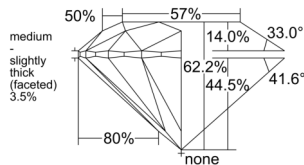

GIA®

FACSIMILE

GIA REPORT

1547794246

Verify this report at GIA.edu

GIA NATURAL DIAMOND DOSSIER®

March 11, 2026
GIA Report Number 1547794246
Shape and Cutting Style ..... Round Brilliant
Measurements ..... 5.11 - 5.14 x 3.18 mm

GRADING RESULTS

Carat Weight ..... 0.51 carat
Color Grade ..... F
Clarity Grade VS1
Cut Grade ..... Excellent

ADDITIONAL GRADING INFORMATION

Polish ..... Excellent
Symmetry ..... Excellent
Fluorescence ..... None
Clarity Characteristics..... Internal Graining, Feather, Needle, Pinpoint

Inscription(s): GIA 1547794246

PROPORTIONS

Profile to actual proportions

GRADING SCALES

GIA COLOR SCALE

COLOREST	D
	E
	F
	G
	H
	I
	J
NEAR COLOREST	K
	L
FANIT	M
	N
	O
	P
VERY LIGHT	Q
	R
	S
	T
	U
	V
	W
	X
	Y
LIGHT	Z

GIA CLARITY SCALE

FLAWLESS	INTERNAL FLAWLESS	
		FLAWLESS
VERY VERY SLIGHTLY INCLUDED	VVS₁	
	VVS₂	
VERY SLIGHTLY INCLUDED	VS₁	
	VS₂	
SLIGHTLY INCLUDED	SI₁	
	SI₂	
INCLUDED	I₁	
	I₂	
	I₃	

GIA CUT SCALE

EXCELLENT
VERY GOOD
GOOD
FAIR
POOR