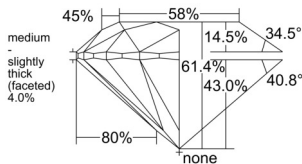

GIA®

FACSIMILE

GIA REPORT 1547599520

Verify this report at GIA.edu

GIA NATURAL DIAMOND DOSSIER®

March 12, 2026
GIA Report Number 1547599520
Shape and Cutting Style ..... Round Brilliant
Measurements ..... 4.36 - 4.38 x 2.68 mm

GRADING RESULTS

Carat Weight ..... 0.31 carat
Color Grade ..... D
Clarity Grade VS1
Cut Grade ..... Excellent

ADDITIONAL GRADING INFORMATION

Polish ..... Excellent
Symmetry ..... Excellent
Fluorescence ..... Medium Blue
Clarity Characteristics ..... Crystal
Inscription(s): GIA 1547599520

PROPORTIONS

Profile to actual proportions

GRADING SCALES

GIA COLOR SCALE

COLORESS	D
	E
	F
	G
	H
	I
	J
NEAR COLORESS	K
	L
FANT	M
	N
	O
	P
	Q
VERY LIGHT	R
	S
	T
	U
	V
	W
	X
	Y
LIGHT	Z

GIA CLARITY SCALE

FLAWLESS	INTERNAL FLAWLESS	
		FLAWLESS
VERY VERY SLIGHTLY INCLUDED	VVS₁	
	VVS₂	
VERY SLIGHTLY INCLUDED	VS₁	
	VS₂	
SLIGHTLY INCLUDED	SI₁	
	SI₂	
INCLUDED	I₁	
	I₂	
	I₃	

GIA CUT SCALE

EXCELLENT
VERY GOOD
GOOD
FAIR
POOR