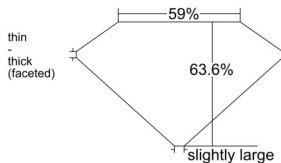

GIA®

FACSIMILE

GIA REPORT 1547460451

Verify this report at GIA.edu

GIA NATURAL DIAMOND DOSSIER®

January 19, 2026
GIA Report Number 1547460451
Shape and Cutting Style ..... Old Mine Brilliant
Measurements ..... 6.48 x 4.48 x 2.85 mm

GRADING RESULTS

Carat Weight ..... 0.70 carat
Color Grade ..... E
Clarity Grade VS1

ADDITIONAL GRADING INFORMATION

Polish ..... Excellent
Symmetry ..... Very Good
Fluorescence ..... Faint
Clarity Characteristics ..... Cloud, Feather, Pinpoint
Inscription(s): GIA 1547460451

PROPORTIONS

Profile not to actual proportions

GRADING SCALES

GIA COLOR SCALE		GIA CLARITY SCALE	
COLORLESS	D	VERY VERY SLIGHTLY INCLUDED	FLAWLESS
	E		INTERNALLY FLAWLESS
	F		VVS₁
	G		VVS₂
	H		VS₁
	I		VS₂
	J		SI₁
	K		SI₂
	L		I₁
	M		I₂
NEAR COLORLESS	N	SLIGHTLY INCLUDED	I₃
	O		
	P		
	Q		
FAINT	R		
	S		
	T		
	U		
VERT LIGHT	V		
	W		
	X		
	Y		
LIGHT	Z