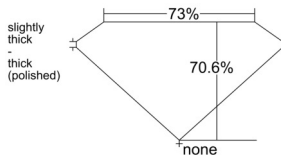

GIA®

FACSIMILE

GIA REPORT 1547262632

Verify this report at GIA.edu

GIA NATURAL DIAMOND DOSSIER®

December 18, 2025
GIA Report Number 1547262632
Shape and Cutting Style ..... Square Modified Brilliant
Measurements ..... 4.89 x 4.85 x 3.43 mm

GRADING RESULTS

Carat Weight ..... 0.70 carat
Color Grade ..... F
Clarity Grade VS1

ADDITIONAL GRADING INFORMATION

Polish ..... Very Good
Symmetry ..... Very Good
Fluorescence ..... None
Clarity Characteristics ..... Feather, Pinpoint
Inscription(s): GIA 1547262632

PROPORTIONS

Profile not to actual proportions

GRADING SCALES

GIA COLOR SCALE		GIA CLARITY SCALE			
COLORLESS	D	VERY VERY SLIGHTLY INCLUDED	FLAWLESS		
	E		INTERNALLY FLAWLESS		
	F		VVS₁		
	NEAR COLORLESS	G	VERY SLIGHTLY INCLUDED	VVS₂	
		H		VS₁	
		FAINT	I	SLIGHTLY INCLUDED	VS₂
			J		SI₁
			K	INCLUDED	SI₂
	LIGHT	L	I₁	I₁	
		M		I₂	
N		I₃	I₂		
O			I₃		
P					
Q					
R					
S					
T					
U					
V					
W					
X					
Y					
Z