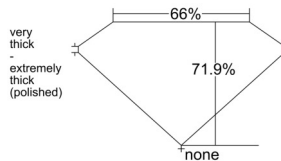

GIA®

FACSIMILE

GIA REPORT 1547142082

Verify this report at GIA.edu

GIA NATURAL DIAMOND DOSSIER®

December 08, 2025
GIA Report Number 1547142082
Shape and Cutting Style ..... Emerald Cut
Measurements ..... 5.05 x 3.87 x 2.78 mm

GRADING RESULTS

Carat Weight ..... 0.54 carat
Color Grade I
Clarity Grade VS1

ADDITIONAL GRADING INFORMATION

Polish ..... Excellent
Symmetry ..... Very Good
Fluorescence ..... Medium Blue
Clarity Characteristics ..... Cloud, Pinpoint
Inscription(s): GIA 1547142082

PROPORTIONS

Profile not to actual proportions

GRADING SCALES

GIA COLOR SCALE		GIA CLARITY SCALE			
COLORLESS	D	VERY VERY SLIGHTLY INCLUDED	FLAWLESS		
	E		INTERNALLY FLAWLESS		
	F	VERY SLIGHTLY INCLUDED	VS₁		
	G		VS₂		
	H		VS₁		
	NEAR COLORLESS	I	SLIGHTLY INCLUDED	VS₂	
		J		SI₁	
		FAINT	K	INCLUDED	SI₂
			L		I₁
			M		I₂
VERT LIGHT	N	LIGHT	I₃		
	O				
	P				
	Q				
	R