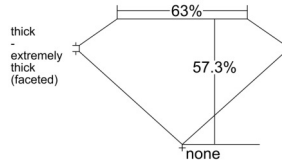

GIA®

FACSIMILE

GIA REPORT 1547037213

Verify this report at GIA.edu

GIA NATURAL DIAMOND DOSSIER®

November 21, 2025
GIA Report Number 1547037213
Shape and Cutting Style ..... Marquise Brilliant
Measurements ..... 7.85 x 4.29 x 2.46 mm

GRADING RESULTS

Carat Weight ..... 0.50 carat
Color Grade I
Clarity Grade VVS1

ADDITIONAL GRADING INFORMATION

Polish ..... Excellent
Symmetry ..... Very Good
Fluorescence ..... None
Clarity Characteristics..... Cavity, Feather, Surface Graining
Inscription(s): GIA 1547037213

PROPORTIONS

Profile not to actual proportions

GRADING SCALES

GIA COLOR SCALE		GIA CLARITY SCALE			
COLORLESS	D	VERY VERY SLIGHTLY INCLUDED	FLAWLESS		
	E		INTERNALLY FLAWLESS		
	F	VERY SLIGHTLY INCLUDED	VVS₁		
	G		VVS₂		
	H		VS₁		
	NEAR COLORLESS	I	SLIGHTLY INCLUDED	VS₂	
		J		SI₁	
		FAINT	K	INCLUDED	SI₂
			L		I₁
			M		I₂
VERT LIGHT	N	INCLUDED	I₃		
	O				
	P				
	Q				
	R				
LIGHT	S				
	T				
	U				
	V				
	W				
	X				
	Y				
	Z