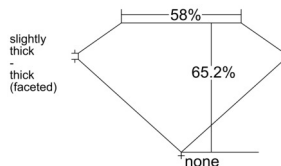

GIA®

FACSIMILE

GIA REPORT 1545839424

Verify this report at GIA.edu

GIA NATURAL DIAMOND DOSSIER®

March 21, 2026
GIA Report Number 1545839424
Shape and Cutting Style ..... Oval Brilliant
Measurements ..... 6.98 x 5.06 x 3.30 mm

GRADING RESULTS

Carat Weight ..... 0.80 carat
Color Grade ..... D
Clarity Grade VS1

ADDITIONAL GRADING INFORMATION

Polish ..... Very Good
Symmetry ..... Excellent
Fluorescence ..... Medium Blue
Clarity Characteristics..... Crystal, Feather, Pinpoint
Inscription(s): GIA 1545839424

PROPORTIONS

Profile not to actual proportions

GRADING SCALES

GIA COLOR SCALE		GIA CLARITY SCALE			
COLORLESS	D	VERY VERY SLIGHTLY INCLUDED	FLAWLESS		
	E		INTERNALLY FLAWLESS		
	F	VERY SLIGHTLY INCLUDED	VS₁		
	G		VS₂		
	H		VS₁		
	NEAR COLORLESS	I	SLIGHTLY INCLUDED	VS₂	
		J		SI₁	
		FAINT	K	INCLUDED	SI₂
			L		I₁
			M		I₂
VERT LIGHT	N	LIGHT	I₃		
	O				
	P				
	Q				
	R