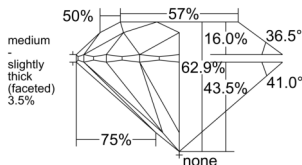

GIA®

FACSIMILE

GIA REPORT 1545717628

Verify this report at GIA.edu

GIA NATURAL DIAMOND DOSSIER®

February 27, 2026
GIA Report Number 1545717628
Shape and Cutting Style ..... Round Brilliant
Measurements ..... 4.81 - 4.84 x 3.04 mm

GRADING RESULTS

Carat Weight ..... 0.44 carat
Color Grade ..... H
Clarity Grade VS1
Cut Grade ..... Excellent

ADDITIONAL GRADING INFORMATION

Polish ..... Excellent
Symmetry ..... Excellent
Fluorescence ..... None
Clarity Characteristics ..... Cloud
Inscription(s): GIA 1545717628

PROPORTIONS

GRADING SCALES

GIA COLOR SCALE	GIA CLARITY SCALE	GIA CUT SCALE	
D	FLAWLESS	EXCELLENT	
E	INTERNALLY FLAWLESS		
F		VVS₁	VERY GOOD
G	VVS₂		
H	VS₁	GOOD	
I	VS₂		
J	SI₁	FAIR	
K	SI₂		
L	I₁	POOR	
M			
N			
O	I₂		
P			
Q			
R	I₃		
S			
T			
U			
V			
W			
X			
Y			
Z