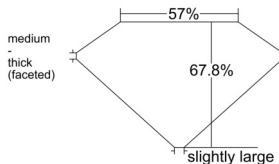

GIA®

FACSIMILE

GIA REPORT 1545584753

Verify this report at GIA.edu

GIA NATURAL DIAMOND DOSSIER®

February 05, 2026

GIA Report Number 1545584753

Shape and Cutting Style ..... Old Mine Brilliant

Measurements ..... 7.07 x 4.68 x 3.18 mm

GRADING RESULTS

Carat Weight ..... 0.90 carat

Color Grade ..... F

Clarity Grade VS2

ADDITIONAL GRADING INFORMATION

Polish ..... Excellent

Symmetry ..... Very Good

Fluorescence ..... None

Clarity Characteristics ..... Crystal

Inscription(s): GIA 1545584753

PROPORTIONS

Profile not to actual proportions

GRADING SCALES

GIA COLOR SCALE		GIA CLARITY SCALE			
COLORLESS	D	VERY VERY SLIGHTLY INCLUDED	FLAWLESS		
	E		INTERNALLY FLAWLESS		
	F	VERY SLIGHTLY INCLUDED	VVS₁		
	G		VVS₂		
	H		VS₁		
	NEAR COLORLESS	I	SLIGHTLY INCLUDED	VS₂	
		J		SI₁	
		FAINT	K	INCLUDED	SI₂
			L		I₁
			M		I₂
VERT LIGHT	N	LIGHT	I₃		
	O				
	P				
	Q				
	R