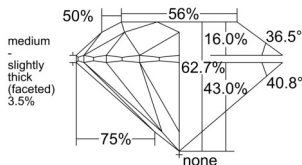

GIA®

FACSIMILE

GIA REPORT 1545409899

Verify this report at GIA.edu

GIA NATURAL DIAMOND DOSSIER®

January 09, 2026
GIA Report Number 1545409899
Shape and Cutting Style ..... Round Brilliant
Measurements ..... 4.78 - 4.81 x 3.00 mm

GRADING RESULTS

Carat Weight ..... 0.42 carat
Color Grade I
Clarity Grade S11
Cut Grade ..... Excellent

ADDITIONAL GRADING INFORMATION

Polish ..... Excellent
Symmetry ..... Excellent
Fluorescence ..... None
Clarity Characteristics ..... Crystal, Cloud, Feather
Inscription(s): GIA 1545409899

PROPORTIONS

GRADING SCALES

GIA COLOR SCALE	GIA CLARITY SCALE	GIA CUT SCALE	
D	FLAWLESS	EXCELLENT	
E	INTERNALLY FLAWLESS		
F		VVS₁	VERY GOOD
G	VVS₂		
H	VS₁	GOOD	
I	VS₂		
J	S1₁	FAIR	
K	S1₂		
L	I₁	POOR	
M	I₂		
N	I₃		
O			
P			
Q			
R			
S			
T			
U			
V			
W			
X			
Y			
Z