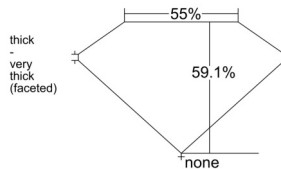

GIA®

FACSIMILE

GIA REPORT 1545277101

Verify this report at GIA.edu

GIA NATURAL DIAMOND DOSSIER®

December 22, 2025
GIA Report Number 1545277101
Shape and Cutting Style ..... Heart Brilliant
Measurements ..... 4.63 x 5.42 x 3.20 mm

GRADING RESULTS

Carat Weight ..... 0.50 carat
Color Grade ..... E
Clarity Grade VVS1

ADDITIONAL GRADING INFORMATION

Polish ..... Excellent
Symmetry ..... Very Good
Fluorescence ..... Faint
Clarity Characteristics ..... Feather
Inscription(s): GIA 1545277101

PROPORTIONS

Profile not to actual proportions

GRADING SCALES

GIA COLOR SCALE		GIA CLARITY SCALE			
COLORLESS	D	VERY VERY SLIGHTLY INCLUDED	FLAWLESS		
	E		INTERNALLY FLAWLESS		
	F	VERY SLIGHTLY INCLUDED	VVS₁		
	G		VVS₂		
	H		VS₁		
	NEAR COLORLESS	I	SLIGHTLY INCLUDED	VS₂	
		J		SI₁	
		FAINT	K	INCLUDED	SI₂
			L		I₁
			M		I₂
VERT LIGHT	N	LIGHT	I₃		
	O				
	P				
	Q				
	R				
	S				
	T				
LIGHT	U				
	V				
	W				
	X				
Y					
Z