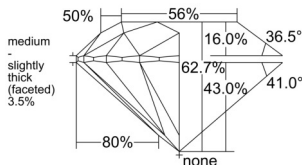

GIA®

FACSIMILE

GIA REPORT 1545189005

Verify this report at GIA.edu

GIA NATURAL DIAMOND DOSSIER®

December 08, 2025
GIA Report Number 1545189005
Shape and Cutting Style ..... Round Brilliant
Measurements ..... 5.06 - 5.08 x 3.18 mm

GRADING RESULTS

Carat Weight ..... 0.50 carat
Color Grade ..... E
Clarity Grade S11
Cut Grade ..... Excellent

ADDITIONAL GRADING INFORMATION

Polish ..... Excellent
Symmetry ..... Excellent
Fluorescence ..... None
Clarity Characteristics ..... Crystal
Inscription(s): GIA 1545189005

PROPORTIONS

GRADING SCALES

GIA COLOR SCALE	GIA CLARITY SCALE	GIA CUT SCALE	
D	FLAWLESS	EXCELLENT	
E	INTERNALLY FLAWLESS		
F		VVS₁	VERY GOOD
G	VVS₂		
H	VS₁	GOOD	
I	VS₂		
J	S1₁	FAIR	
K	S1₂		
L	I₁	POOR	
M	I₂		
N	I₃		
O			
P			
Q			
R			
S			
T			
U			
V			
W			
X			
Y			
Z