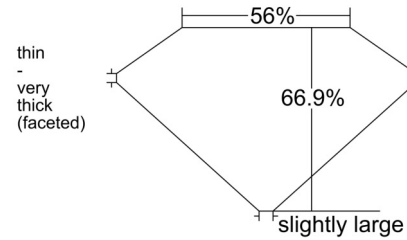

GIA NATURAL DIAMOND GRADING REPORT

March 04, 2026

GIA Report Number 1543729321

Shape and Cutting Style Old Mine Brilliant

Measurements 7.36 x 5.32 x 3.56 mm

GRADING RESULTS

Carat Weight 1.20 carat

Color Grade K

Profile not to actual proportions

CLARITY CHARACTERISTICS

KEY TO SYMBOLS*

-  Feather
-  Natural

* Red symbols denote internal characteristics (inclusions). Green or black symbols denote external characteristics (blemishes). Diagram is an approximate representation of the diamond, and symbols shown indicate type, position, and approximate size of clarity characteristics. All clarity characteristics may not be shown. Details of finish are not shown.