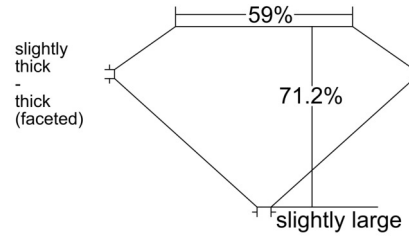

GIA NATURAL DIAMOND GRADING REPORT

February 19, 2026
GIA Report Number 1543663400
Shape and Cutting Style ..... Old Mine Brilliant
Measurements ..... 7.78 x 5.64 x 4.02 mm

GRADING RESULTS

Carat Weight ..... 1.52 carat
Color Grade ..... K
Clarity Grade VS1

ADDITIONAL GRADING INFORMATION

Polish ..... Excellent
Symmetry ..... Excellent
Fluorescence ..... Medium Blue
Inscription(s): GIA 1543663400

PROPORTIONS

Profile not to actual proportions