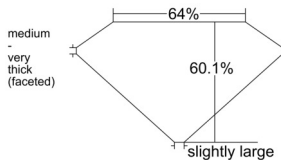

GIA®

FACSIMILE

GIA REPORT 1543508211

Verify this report at GIA.edu

GIA NATURAL DIAMOND DOSSIER®

January 27, 2026
GIA Report Number 1543508211
Shape and Cutting Style ..... Old Mine Brilliant
Measurements ..... 6.91 x 5.05 x 3.04 mm

GRADING RESULTS

Carat Weight ..... 0.90 carat
Color Grade ..... J
Clarity Grade VS2

ADDITIONAL GRADING INFORMATION

Polish ..... Excellent
Symmetry ..... Very Good
Fluorescence ..... None
Clarity Characteristics ..... Crystal
Inscription(s): GIA 1543508211

PROPORTIONS

Profile not to actual proportions

GRADING SCALES

GIA COLOR SCALE		GIA CLARITY SCALE			
COLORLESS	D	VERY VERY SLIGHTLY INCLUDED	FLAWLESS		
	E		INTERNALLY FLAWLESS		
	F	VERY SLIGHTLY INCLUDED	VVS₁		
	G		VVS₂		
	H		VS₁		
	NEAR COLORLESS	I	SLIGHTLY INCLUDED	VS₂	
		J		SI₁	
		FAINT	K	INCLUDED	SI₂
			L		I₁
			M		I₂
VERT LIGHT	N	LIGHT	I₃		
	O				
	P				
	Q				
	R