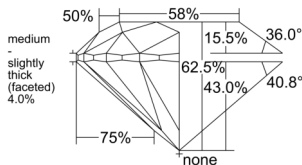

GIA®

FACSIMILE

GIA REPORT

1543474826

Verify this report at GIA.edu

GIA NATURAL DIAMOND DOSSIER®

January 21, 2026
GIA Report Number 1543474826
Shape and Cutting Style ..... Round Brilliant
Measurements ..... 5.78 - 5.82 x 3.63 mm

GRADING RESULTS

Carat Weight ..... 0.76 carat
Color Grade ..... E
Clarity Grade VS1
Cut Grade ..... Excellent

ADDITIONAL GRADING INFORMATION

Polish ..... Excellent
Symmetry ..... Excellent
Fluorescence ..... Medium Blue
Clarity Characteristics..... Crystal, Needle, Cloud, Pinpoint
Inscription(s): GIA 1543474826

PROPORTIONS

Profile to actual proportions