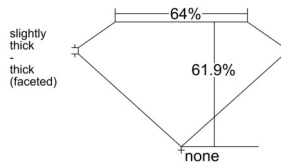

GIA®

FACSIMILE

GIA REPORT 1543459072

Verify this report at GIA.edu

GIA NATURAL DIAMOND DOSSIER®

January 19, 2026
GIA Report Number 1543459072
Shape and Cutting Style ..... Pear Brilliant
Measurements ..... 7.02 x 4.48 x 2.77 mm

GRADING RESULTS

Carat Weight ..... 0.50 carat
Color Grade ..... K
Clarity Grade VVS2

ADDITIONAL GRADING INFORMATION

Polish ..... Excellent
Symmetry ..... Very Good
Fluorescence ..... Faint
Clarity Characteristics ..... Internal Graining, Pinpoint
Inscription(s): GIA 1543459072

PROPORTIONS

Profile not to actual proportions

GRADING SCALES

GIA COLOR SCALE		GIA CLARITY SCALE			
COLORLESS	D	VERY VERY SLIGHTLY INCLUDED	FLAWLESS		
	E		INTERNALLY FLAWLESS		
	F	VERY SLIGHTLY INCLUDED	VVS₁		
	G		VVS₂		
	H		VS₁		
	NEAR COLORLESS	I	SLIGHTLY INCLUDED	VS₂	
		J		SI₁	
		FAINT	K	INCLUDED	SI₂
			L		I₁
			M		I₂
VERT LIGHT	N	NOT GRADED	I₃		
	O				
	P				
	Q				
	R				
LIGHT	S				
	T				
	U				
	V				
	W				
X					
Y					
Z