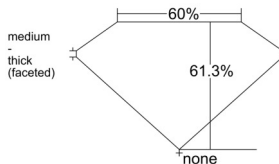

GIA®

FACSIMILE

GIA REPORT 1543334636

Verify this report at GIA.edu

GIA NATURAL DIAMOND DOSSIER®

December 29, 2025
GIA Report Number 1543334636
Shape and Cutting Style ..... Pear Brilliant
Measurements ..... 8.47 x 5.11 x 3.13 mm

GRADING RESULTS

Carat Weight ..... 0.80 carat
Color Grade ..... E
Clarity Grade VS1

ADDITIONAL GRADING INFORMATION

Polish ..... Excellent
Symmetry ..... Excellent
Fluorescence ..... Faint
Clarity Characteristics ..... Crystal, Pinpoint
Inscription(s): GIA 1543334636

PROPORTIONS

Profile not to actual proportions

GRADING SCALES

GIA COLOR SCALE		GIA CLARITY SCALE			
COLORLESS	D	VERY VERY SLIGHTLY INCLUDED	FLAWLESS		
	E		INTERNALLY FLAWLESS		
	F	VERY SLIGHTLY INCLUDED	VVS₁		
	G		VVS₂		
	H		VS₁		
	NEAR COLORLESS	I	SLIGHTLY INCLUDED	VS₂	
		J		SI₁	
		FAINT	K	INCLUDED	SI₂
			L		I₁
			M		I₂
N			I₃		
VERT LIGHT	O	LIGHT			
	P				
	Q				
	R				
	S				
	T				
	U				
	V				
W					
X					
Y					
Z