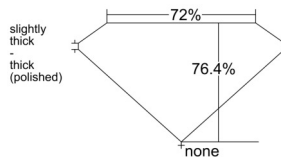

GIA®

FACSIMILE

GIA REPORT 1543324671

Verify this report at GIA.edu

GIA NATURAL DIAMOND DOSSIER®

December 27, 2025
GIA Report Number 1543324671
Shape and Cutting Style ..... Square Modified Brilliant
Measurements ..... 4.78 x 4.76 x 3.64 mm

GRADING RESULTS

Carat Weight ..... 0.70 carat
Color Grade ..... K
Clarity Grade VS1

ADDITIONAL GRADING INFORMATION

Polish ..... Very Good
Symmetry ..... Good
Fluorescence ..... Faint
Clarity Characteristics ..... Crystal
Inscription(s): GIA 1543324671

PROPORTIONS

Profile not to actual proportions

GRADING SCALES

GIA COLOR SCALE		GIA CLARITY SCALE	
COLORLESS	D	VERY VERY SLIGHTLY INCLUDED	FLAWLESS
	E		INTERNALLY FLAWLESS
	F		VVS₁
	G		VVS₂
	H		VS₁
	I		VS₂
NEAR COLORLESS	J	VERY SLIGHTLY INCLUDED	SI₁
	K		SI₂
	L		I₁
	M		I₂
FAINT	N	SLIGHTLY INCLUDED	I₃
	O		
	P		
	Q		
VERY LIGHT	R	INCLUDED	
	S		
	T		
	U		
LIGHT	V		
	W		
	X		
	Y		
	Z