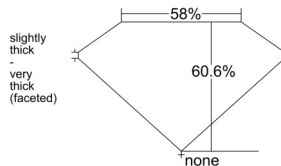

GIA®

FACSIMILE

GIA REPORT 1543199403

Verify this report at GIA.edu

GIA NATURAL DIAMOND DOSSIER®

December 10, 2025
GIA Report Number 1543199403
Shape and Cutting Style ..... Heart Brilliant
Measurements ..... 5.64 x 6.57 x 3.98 mm

GRADING RESULTS

Carat Weight ..... 0.90 carat
Color Grade ..... F
Clarity Grade VS1

ADDITIONAL GRADING INFORMATION

Polish ..... Excellent
Symmetry ..... Excellent
Fluorescence ..... None
Clarity Characteristics ..... Feather, Pinpoint
Inscription(s): GIA 1543199403

PROPORTIONS

Profile not to actual proportions

GRADING SCALES

GIA COLOR SCALE		GIA CLARITY SCALE			
COLORLESS	D	VERY VERY SLIGHTLY INCLUDED	FLAWLESS		
	E		INTERNALLY FLAWLESS		
	F	VERY SLIGHTLY INCLUDED	VS₁		
	G		VS₂		
	H		VS₁		
	NEAR COLORLESS	I	SLIGHTLY INCLUDED	VS₂	
		J		SI₁	
		FAINT	K	INCLUDED	SI₂
			L		I₁
			M		I₂
VERT LIGHT	N	INCLUDED	I₃		
	O				
	P				
	Q				
	R				
LIGHT	S				
	T				
	U				
	V				
	W				
	X				
	Y				
	Z