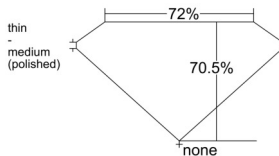

GIA®

FACSIMILE

GIA REPORT 1543097144

Verify this report at GIA.edu

GIA NATURAL DIAMOND DOSSIER®

November 27, 2025
GIA Report Number 1543097144
Shape and Cutting Style ..... Square Modified Brilliant
Measurements ..... 3.86 x 3.79 x 2.67 mm

GRADING RESULTS

Carat Weight ..... 0.30 carat
Color Grade ..... E
Clarity Grade ..... Internally Flawless

ADDITIONAL GRADING INFORMATION

Polish ..... Excellent
Symmetry ..... Good
Fluorescence ..... None
Clarity Characteristics ..... Minor Details of Polish
Inscription(s): GIA 1543097144

PROPORTIONS

Profile not to actual proportions

GRADING SCALES

GIA COLOR SCALE		GIA CLARITY SCALE			
COLORLESS	D	VERY VERY SLIGHTLY INCLUDED	FLAWLESS		
	E		INTERNALLY FLAWLESS		
	F	VERY SLIGHTLY INCLUDED	VVS₁		
	G		VVS₂		
	H		VS₁		
	NEAR COLORLESS	I	SLIGHTLY INCLUDED	VS₂	
		J		SI₁	
		FAINT	K	INCLUDED	SI₂
			L		I₁
			M		I₂
VERT LIGHT	N	LIGHT	I₃		
	O				
	P				
	Q				
	R